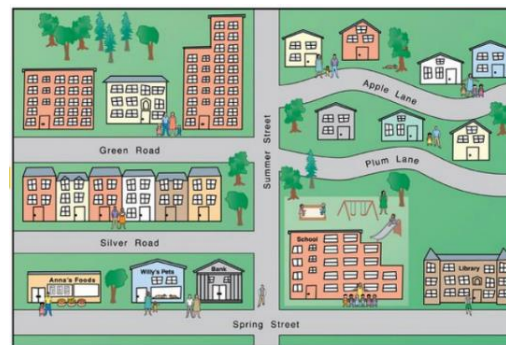

evergreen

Evergreen; A tree that has green leaves all the year round.

deciduous

Deciduous; A tree that loses its leaves in the autumn every year.

Into the Woods Knowledge Organiser

Branches – the parts that grow out from the trunk of a tree and have leaves, flowers and fruit growing on them.

Trunk – the large main stem of a tree from which the branches grow.

Bark – a tough material that covers the outside of the tree.

What can you find on the maps?

Can you describe a journey you may take on this map?

Human Features...city, town, village, farm, house, shop, road, park, path

Physical Features...forest, hill, sea, river, soil, vegetation, tree, beach, cliff, pond

British Trees

Things to try at home to support learning...

- Hunt for some of the trees in your garden or local park.
- Make a bark rubbing of a tree near you.
- Draw a picture of your favourite tree.
- Retell your favourite traditional tale to someone.
- Create a map of your favourite park.