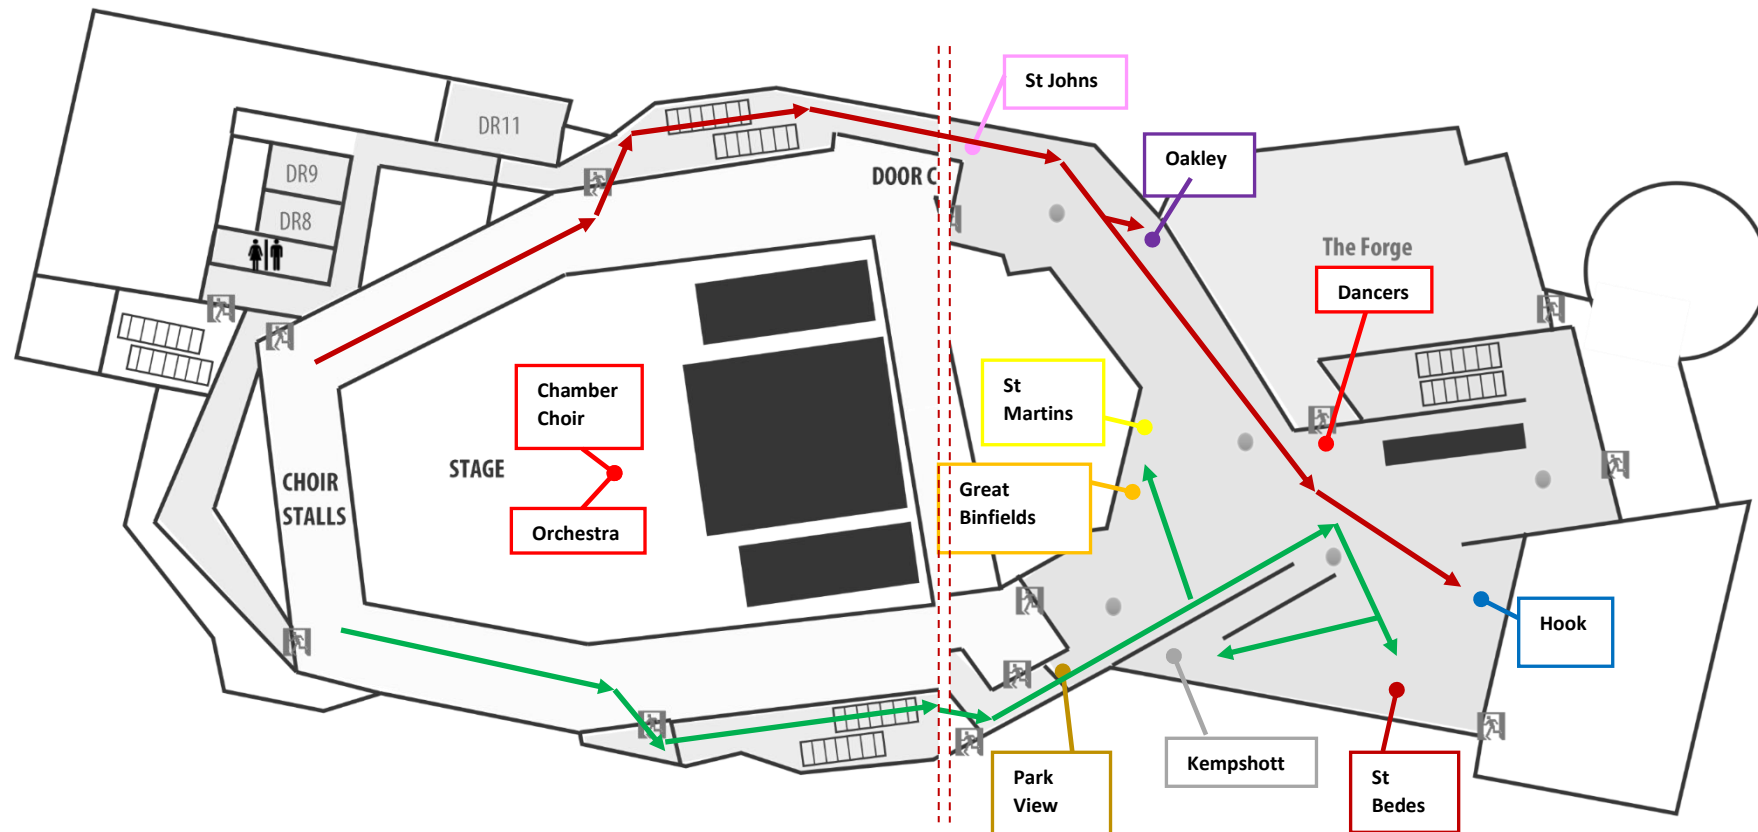

### Reuniting Plan – Circle Foyer

*Choirs to exit from Choir Stalls via Doors C or D, and out into the Circle foyer space for their reuniting point*

#### **EXIT VIA DOOR C**

Narrators

South View

Bishopswood

Kings Furlong

St Marks

Along back wall opposite foyer stairs

In front of interval drink shelf

Outside Circle level lift

Outside Linden Room

To the side of the foyer serving area

#### **EXIT VIA DOOR D**

Winklebury

Tadley

Silchester

In front of Circle Bar

In front of Circle Bar

To the side of Circle Bar